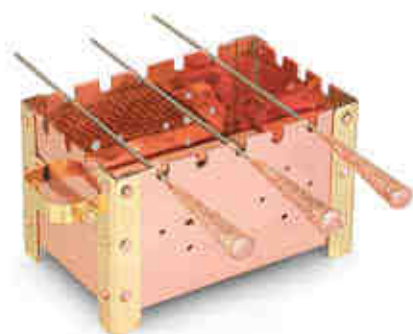

LC-167 CHIP N DIP - Flat
Copper, Stainless Steel

LC-168 CHIP N DIP - Round
Copper, Stainless Steel

LC-169 CHIP N DIP - Oval
Copper, Stainless Steel

LC-113.1 BAR BE CUE - SMALL
Copper, Brass

LC-113.2 BAR BE CUE - BIG
Copper, Brass